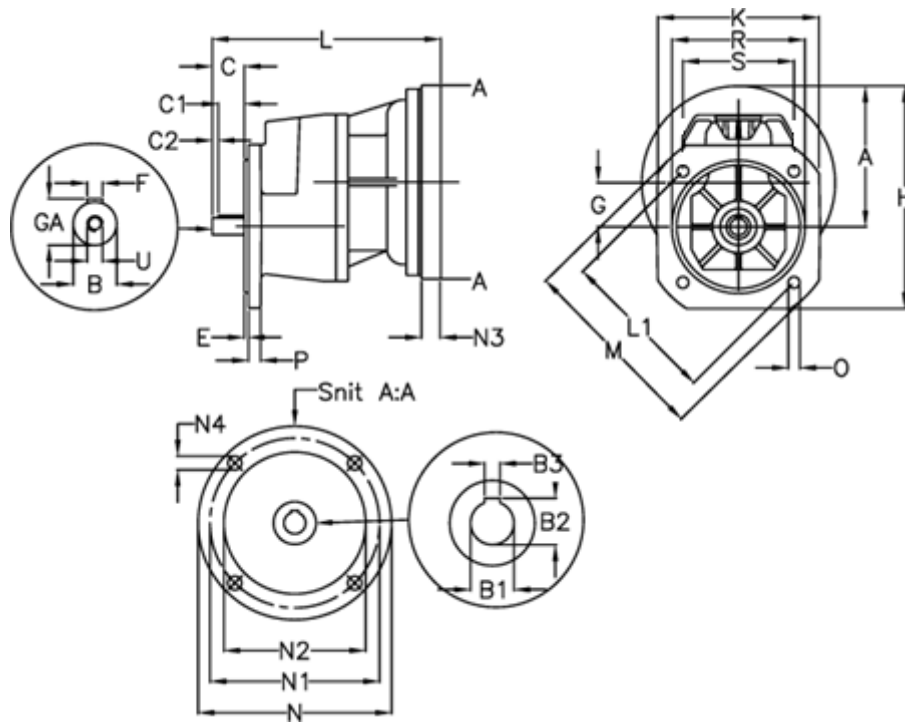

# Data Sheet

Article number: 40550500882435  
 Description: Single Stage Helical Gear  
 S 501-8,8-P90B5

## Measures

A = 196.5	E = 4.0	M = 300.0	R = 230
B = 38	F = 10x8x60	N = 200	S = 185
B1 = 24	G = 73.5	N1 = 165	U = M12
B2 = 27.3	GA = 41.0	N2 = 130	
B3 = 8	H = 326.5	N3 = -	
C = 80	K = 260	N4 = M10x12	
C1 = 60	L = 334	O = 14.0	
C2 = 10	L1 = 265.0	P = 15	